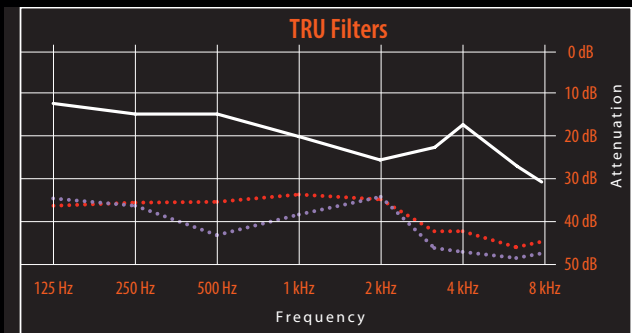

TRU Recreational earplugs reduce sound levels to protect your hearing while maintaining sound quality in a variety of settings.

20 AVG ATTENUATION
20 dB (decibels)

TIP COLOR OPTIONS

IDEAL FOR

- Concerts
- Nightclubs
- Air Travel
- Movies
- Sporting Events

WR RECREATIONAL SPECS

- WR20** AVG attenuation: 20 dB | NRR: 12

..... Style 40 Otoblast, Avg Atten 40, NRR 29 Average Foam Earplug

The TRU product line brings together high performance filter technology with the latest in universal and custom earpieces to provide comfortable, discreet hearing protectors. TRU hearing protection has been critically tuned to reduce noise exposure yet maintain sound quality across the sound frequency spectrum. They are ideal for listening to live music at concerts and nightclubs, sporting events, air travel, movies, and other recreational activities that have noise levels that can cause discomfort or permanent hearing damage.