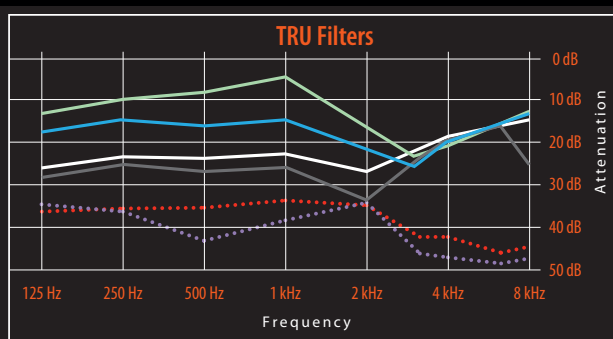

COLOR OPTIONS

More color options available

WM CUSTOM SPECS

- GREEN WM10** AVG attenuation: 14 dB | NRR: 2
- BLUE WM16** AVG attenuation: 18 dB | NRR: 10
- WHITE WM20** AVG attenuation: 21 dB | NRR: 13
- BLACK WM25** AVG attenuation: 24 dB | NRR 15

..... Style 40 Otoblast, Avg Atten 40, NRR 29 Average Foam Earplug

WM PROFESSIONAL PLUGS

Utilizing advanced acoustic filter technology, TRU hearing protection has been critically tuned to reduce volume yet maintain sound quality in a variety of settings.