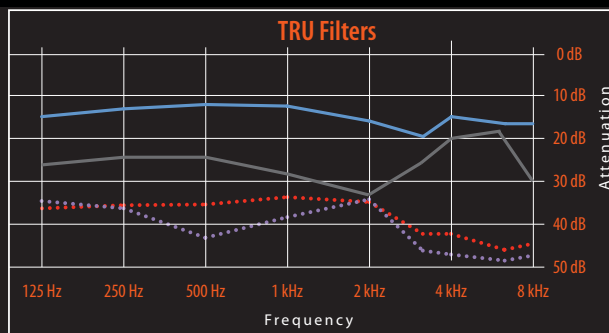

..... Style 40 Otoblast, Avg Atten 40, NRR 29 Average Foam Earplug

WM PROFESSIONAL PLUGS

Utilizing advanced acoustic filter technology, TRU hearing protection has been critically tuned to reduce volume yet maintain sound quality in a variety of settings.

UPGRADABLE TO CUSTOMS

16 OR **25** AVG ATTENUATION
16 dB / 25 dB (decibels)

IDEAL FOR

- Performing Musicians
- Sound Engineers
- DJs
- Dental Professionals
- Concerts
- Nightclubs
- Nightclub Staff
- Air Travel
- Movies
- Sporting Events

WM PROFESSIONAL SPECS

- BLUE WM16** AVG attenuation: 16 dB | NRR: 7
- BLACK WM25** AVG attenuation: 25 dB | NRR 16

..... Style 40 Otoblast, Avg Atten 40, NRR 29 Average Foam Earplug

WR RECREATIONAL PLUGS